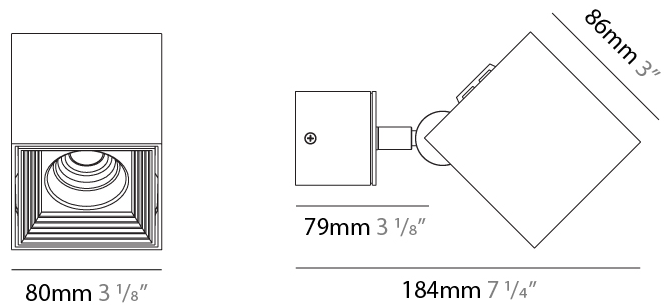

PROJECT	_____
TYPE	_____
SPECIFIER	_____
QUANTITY	_____
DATE	_____

DAU SINGLE ADJUSTABLE SURFACE

D92188R9-

base number Finish
Options

1. To build a product code in our configurator select the specify button on the base model # product page
2. To build a manual product code on this datasheet choose from the options listed below in blue font and add the suffix to the base model #

GENERAL

Series: Dau
Subseries: Dau Single Adjustable
Brand: Milan
Division: Design
Mounting Type: Surface
Subcategory: Spots

PHYSICAL

Shape: Cube
Length (mm): 80
Length (in): 3 1/8
Width (mm): 80
Width (in): 3 1/8
Height (mm): 86
Height (in): 3 3/8
Max. Overall Height (mm): 164
Max. Overall Height (in): 6 7/16
Light Distribution: Adjustable / Direct
Fixture Finish: BAL / MWL / BSL
Fixture Material: Extruded Aluminum

ELECTRICAL

Lamp Type: LED
Input Wattage (W): 10
Total Output Wattage (W): 9.3
Dimming: Tri-Mode (Non-Dimming and Phase Dimming (120Vac only) and 0-10V Dimming)
Driver Included: No
Driver Location: Remote
Driver Type: Constant Current - 120 / 277Vac
Driver Class: Class 2
Input Voltage (V): 120 - 277
Constant Current (MA): 350

LED

Number of LEDs: 1
Color Temperature (°K): 3000
Max. Delivered Lumen (lm): 956
CRI: >90 CRI
Lamp Life (hrs): 50000

OPTICAL

Optic°: 50
Adjustability: Rotational 300°; Tilt 90°

RATINGS AND CERTIFICATIONS

Certified By: Certified for North American Standards
IP rating: IP20