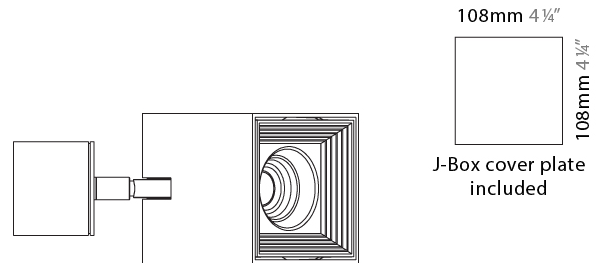

PROJECT	_____
TYPE	_____
SPECIFIER	_____
QUANTITY	_____
DATE	_____

DAU SINGLE ADJUSTABLE SURFACE

D92188R9-

base number Finish
Options

1. To build a product code in our configurator select the specify button on the base model # product page
2. To build a manual product code on this datasheet choose from the options listed below in blue font and add the suffix to the base model #

GENERAL

Series: Dau
Subseries: Dau Single Adjustable
Brand: Milan
Division: Design
Mounting Type: Surface
Subcategory: Spots

PHYSICAL

Shape: Cube
Length (mm): 80
Length (in): 3 1/8
Width (mm): 80
Width (in): 3 1/8
Height (mm): 86
Height (in): 3 3/8
Max. Overall Height (mm): 164
Max. Overall Height (in): 6 7/16
Light Distribution: Adjustable / Direct
Fixture Finish: BAL / MWL / BSL
Fixture Material: Extruded Aluminum

ELECTRICAL

Lamp Type: LED
Input Wattage (W): 10
Total Output Wattage (W): 9.3
Dimming: Tri-Mode (Non-Dimming and Phase Dimming (120Vac only) and 0-10V Dimming)
Driver Included: No
Driver Location: Remote
Driver Type: Constant Current - 120 / 277Vac
Driver Class: Class 2
Input Voltage (V): 120 - 277
Constant Current (MA): 350

LED

Number of LEDs: 1
Color Temperature (°K): 3000
Max. Delivered Lumen (lm): 956
CRI: >90 CRI
Lamp Life (hrs): 50000

OPTICAL

Optic°: 50
Adjustability: Rotational 300°; Tilt 90°

RATINGS AND CERTIFICATIONS

Certified By: Certified for North American Standards
IP rating: IP20